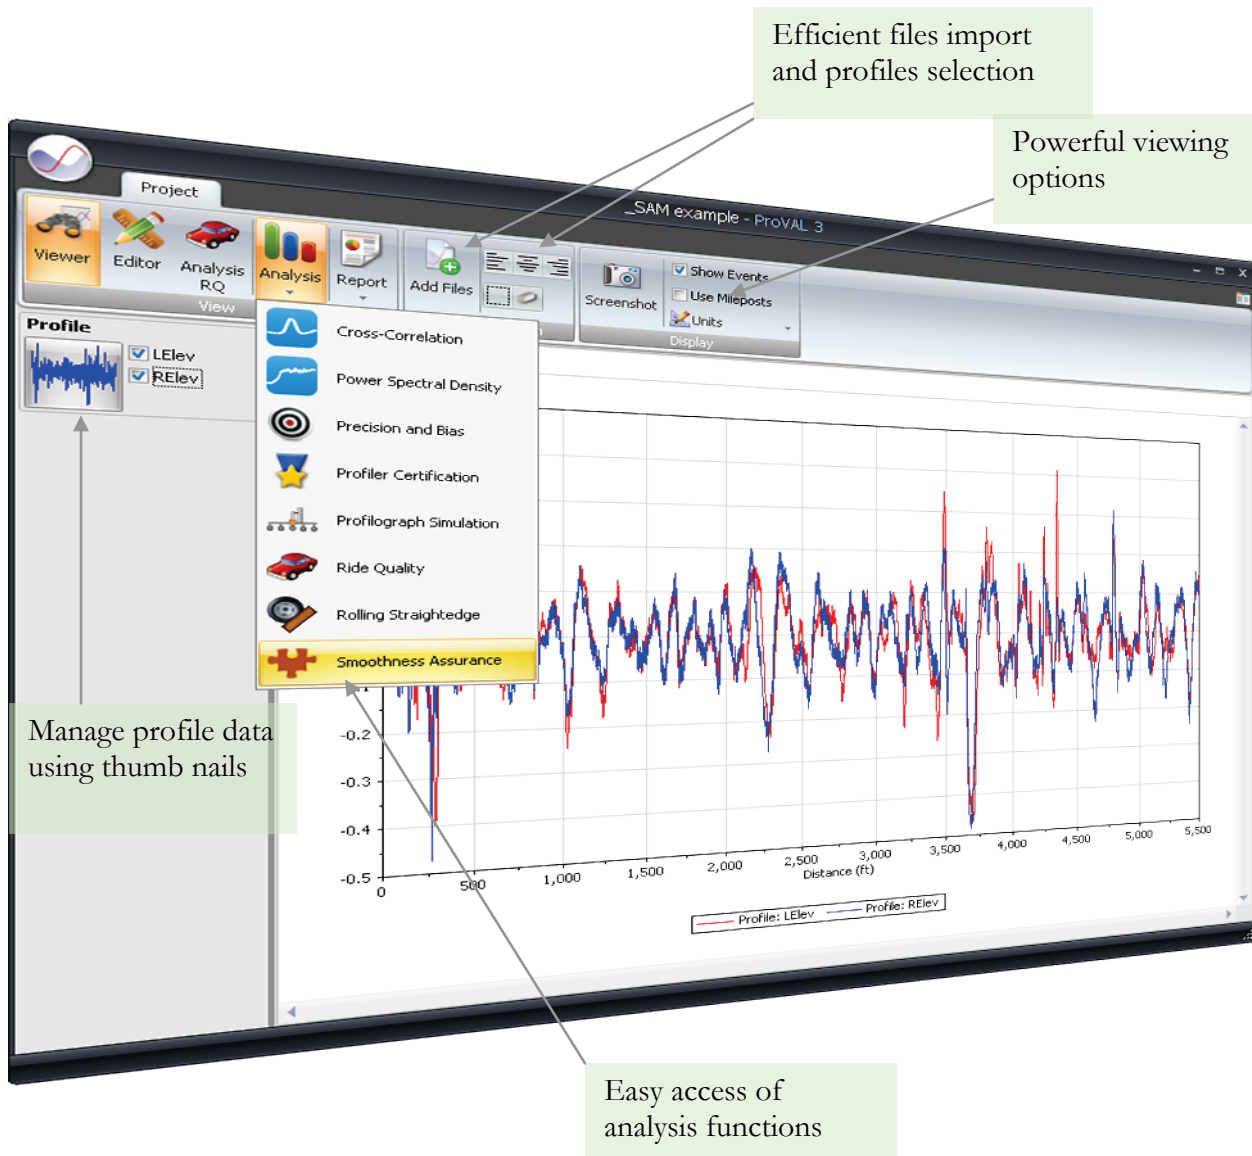

ALL NEW PROVAL 3.0

TAKES YOUR PROFILE VIEWING AND ANALYSIS EXPERIENCES TO THE NEXT LEVEL

COMPLETELY REDESIGNED GUI

FOR INTUITIVE AND STREAMLINING ANALYSES

POWERFUL TOOLS GET EVEN MORE ENHANCED

Versatile chart viewing controls: Stepped zoomed in/out, pan, export images.

Input settings management using analysis templates

A new and improved grinding strategy manager

Improved report and charting to compare before/after grinding results

Ultimate flexibility to for viewing

Normal view

Collapse Input

Collapse input and tool bar
Maximize the chart view

ProVAL Web Site: www.RoadProfile.com