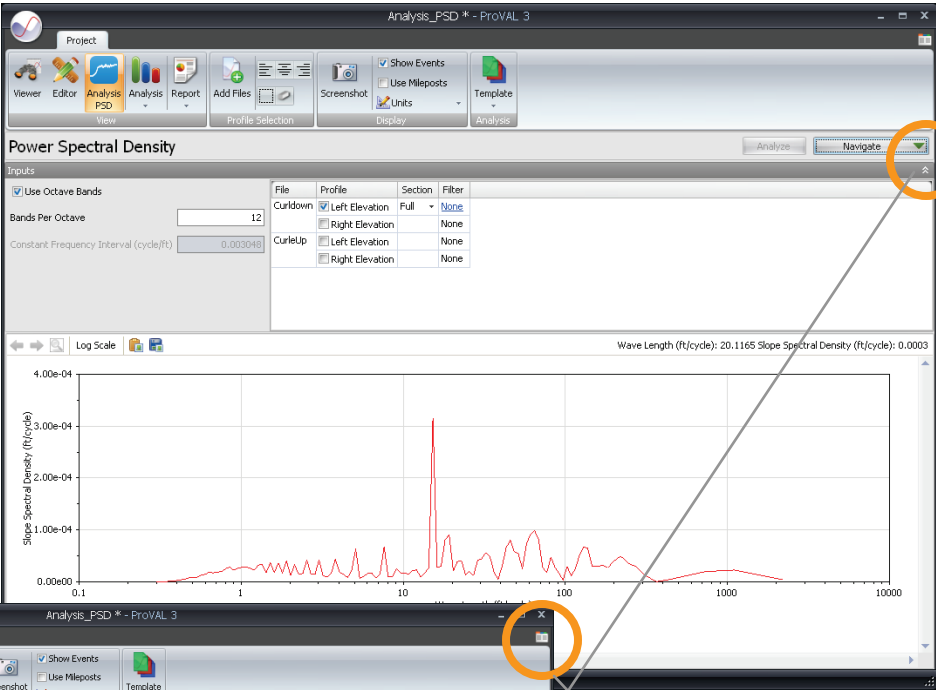

ALL NEW PROVAL 3.0

TAKES YOUR PROFILE VIEWING AND ANALYSIS EXPERIENCES TO THE NEXT LEVEL

COMPLETELY REDESIGNED GUI

FOR INTUITIVE AND STREAMLINING ANALYSES

POWERFUL TOOLS GET EVEN MORE ENHANCED

Versatile chart viewing controls: Stepped zoomed in/out, pan, export images.

Input settings management using analysis templates

A new and improved grinding strategy manager

Improved report and charting to compare before/after grinding results

Ultimate flexibility to for viewing

Normal view

Collapse Input

Collapse input and tool bar
Maximize the chart view

ProVAL Web Site: www.RoadProfile.com