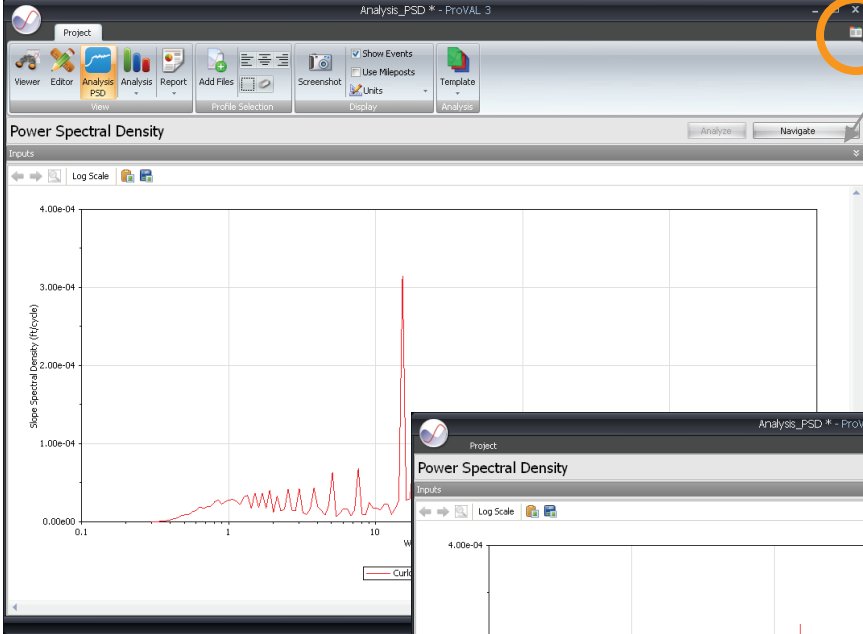

ALL NEW PROVAL 3.0

TAKES YOUR PROFILE VIEWING AND ANALYSIS EXPERIENCES TO THE NEXT LEVEL

COMPLETELY REDESIGNED GUI

FOR INTUITIVE AND STREAMLINING ANALYSES

POWERFUL TOOLS GET EVEN MORE ENHANCED

Versatile chart viewing controls: Stepped zoomed in/out, pan, export images.

Input settings management using analysis templates

A new and improved grinding strategy manager

Improved report and charting to compare before/after grinding results

Ultimate flexibility to for viewing

Normal view

Collapse Input

Collapse input and tool bar
Maximize the chart view

ProVAL Web Site: www.RoadProfile.com