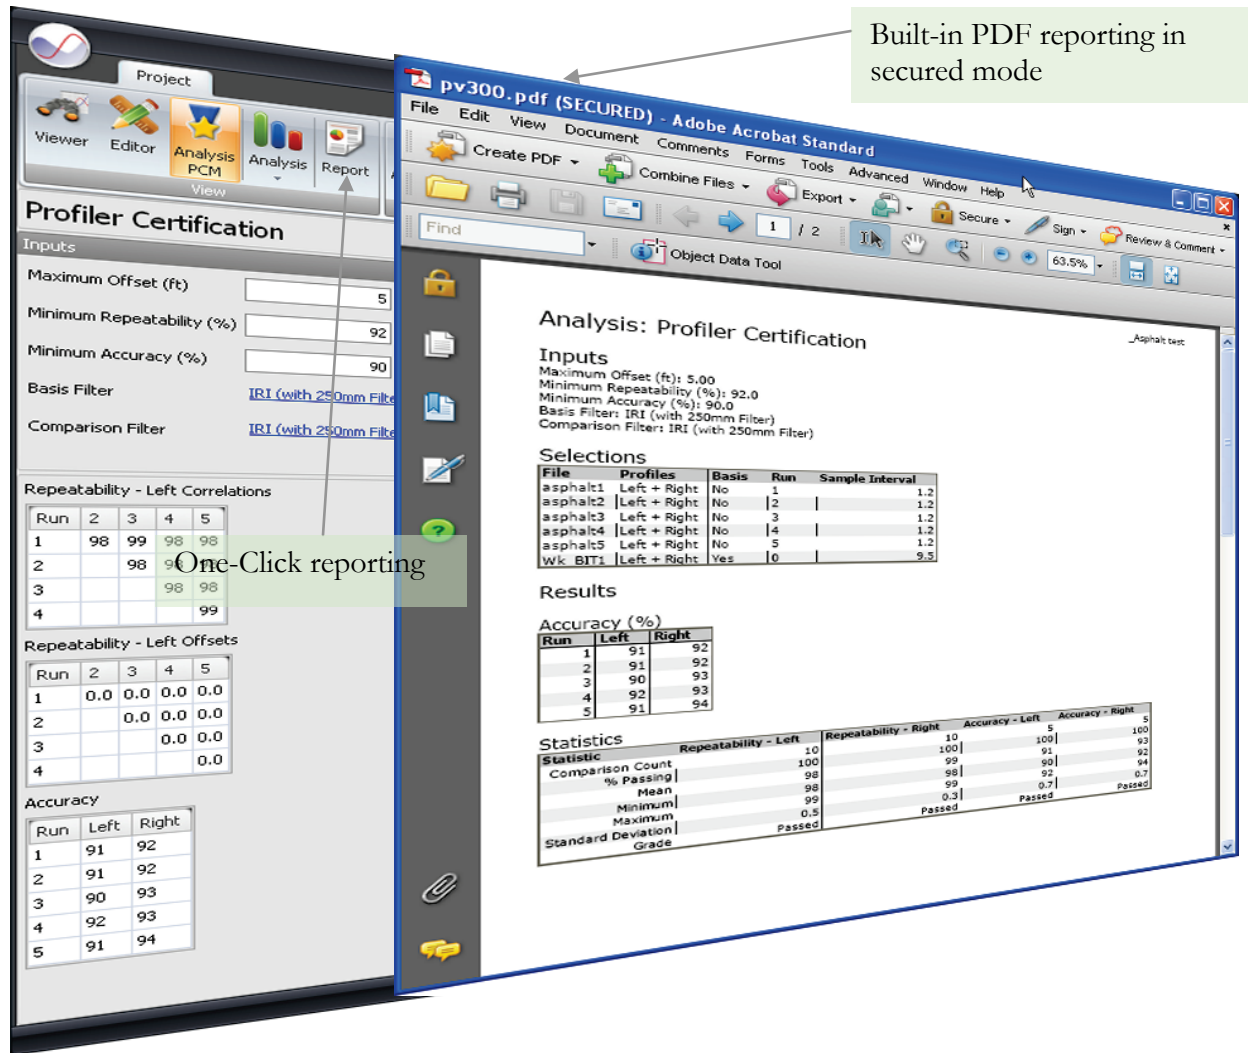

ALL NEW PROVAL 3.0

TAKES YOUR PROFILE VIEWING AND ANALYSIS EXPERIENCES TO THE NEXT LEVEL

COMPLETELY REDESIGNED GUI

FOR INTUITIVE AND STREAMLINING ANALYSES

POWERFUL TOOLS GET EVEN MORE ENHANCED

Versatile chart viewing controls: Stepped zoomed in/out, pan, export images.

Input settings management using analysis templates

A new and improved grinding strategy manager

Improved report and charting to compare before/after grinding results

Ultimate flexibility to for viewing

Normal view

Collapse Input

Collapse input and tool bar
Maximize the chart view

ProVAL Web Site: www.RoadProfile.com