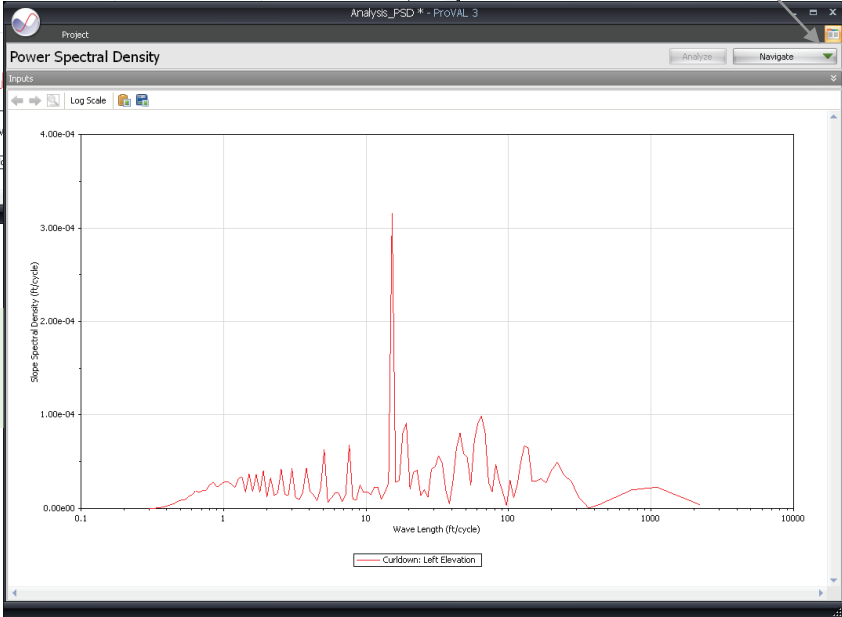

Input settings management using analysis templates

A new and improved grinding strategy manager

Improved report and charting to compare before/after grinding results

Ultimate flexibility to for viewing

Normal view

Collapse Input

Collapse input and tool bar
Maximize the chart view

ProVAL Web Site: www.RoadProfile.com